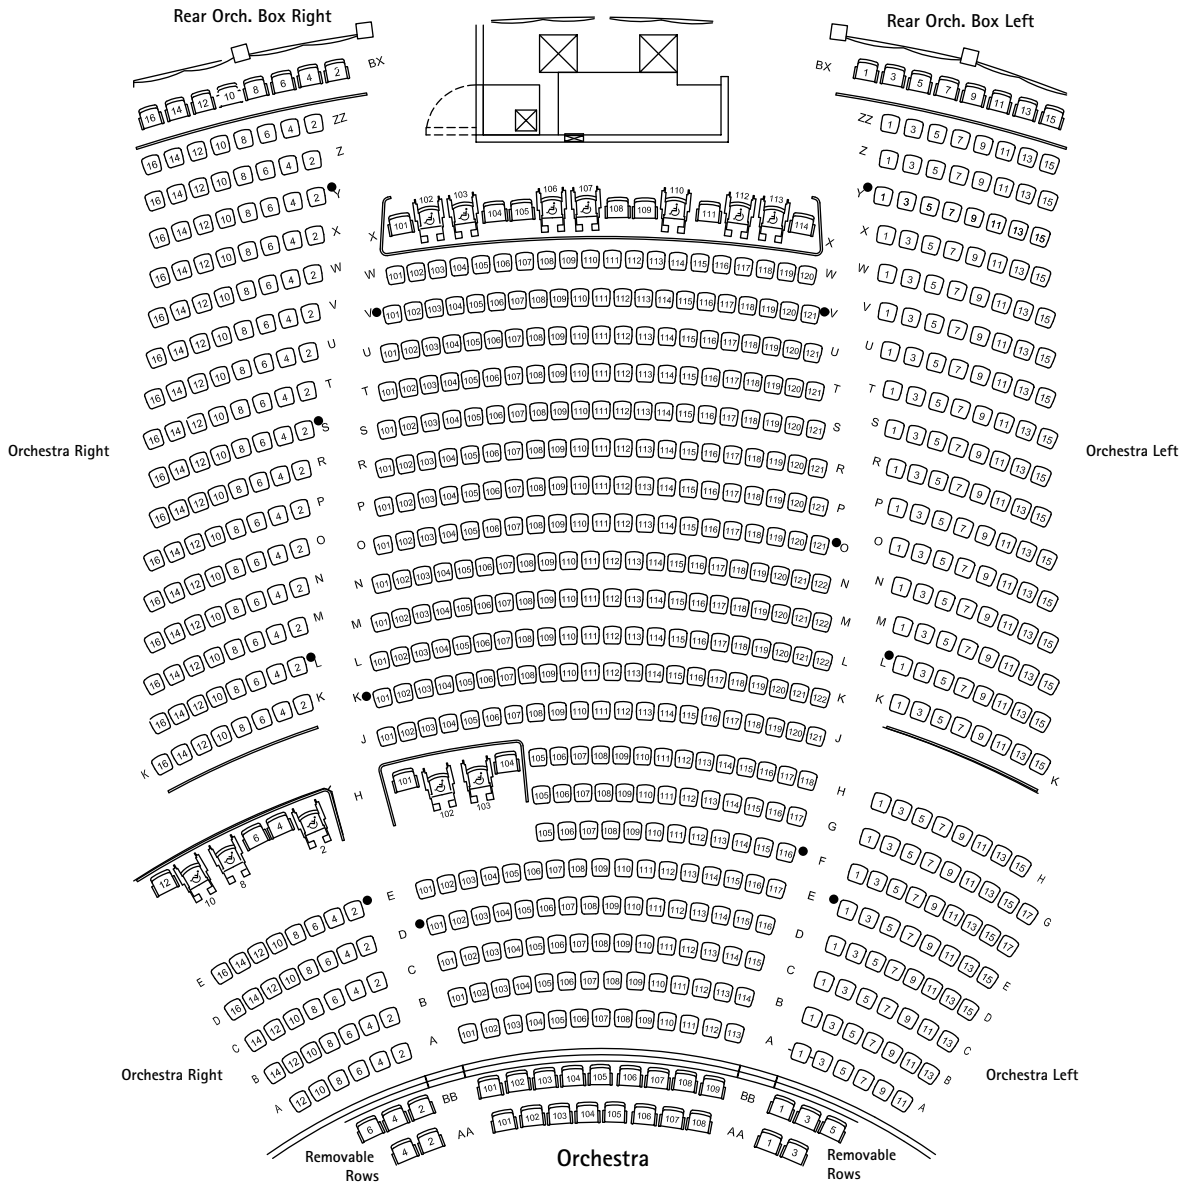

San Diego's Historic Balboa Theatre

868 Fourth Avenue
San Diego California 92101
Tickets: 619.570.1100
Administration: 619.615.4000

Orchestra Seating Level 1

Orchestra	
Fixed Seating (inc. 13 side transfer seats)	744
Removable AA	12
Removable BB	15
Wheelchair Locations	12
Wheelchair Companion Seats	12
Rear Box Seats	16
Main Floor Capacity	811

Loge	
Fixed Seating	159
Wheelchair Locations	2
Wheelchair Companion Seats	2
Loge Capacity	163

Balcony	
Fixed Seating	365
Balcony Capacity	365

TOTAL SEATING CAPACITY 1,339

Orchestra Side Transfer Seats (indicated by black dot)

- Left**
- E-1, L-1, Y-1
- Center**
- D-101, F-116, K-101
- O-121, V-101, V-121
- Right**
- E-2, L-2, S-2, Y-2

San Diego's Historic Balboa Theatre

868 Fourth Avenue
San Diego California 92101
Tickets: 619.570.1100
Administration: 619.615.4000

Loge/Balcony Seating Level 2